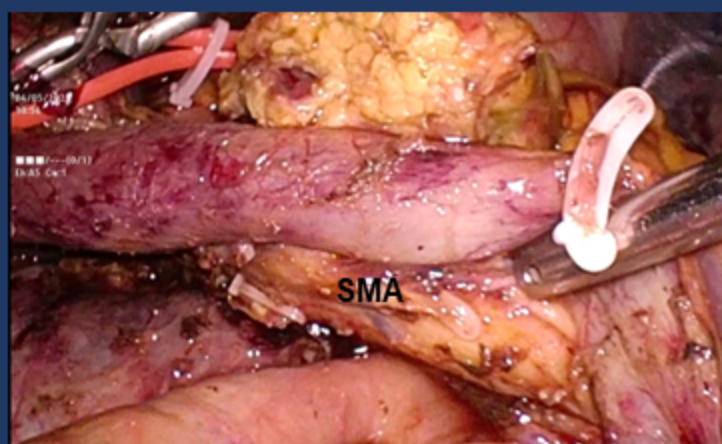

Safe approach to superior mesenteric artery and radical clearance important principles in minimally invasive pancreatoduodenectomy

To learn more

**Masterclass In Minimal access gastrointestinal Surgery
(MIMS 2023)**

**“Minimally invasive (Lap/robotic)
Pancreatoduodenectomy”**

January 07, 2023

**Venue: JISPH Auditorium, JIPMER,
Puducherry**

Link for online registration

<https://forms.gle/V7UfeTYZZZq8Uz4T6>

Registration Fee: Rs 1000 (Till Jan 04, 2023) No spot registration