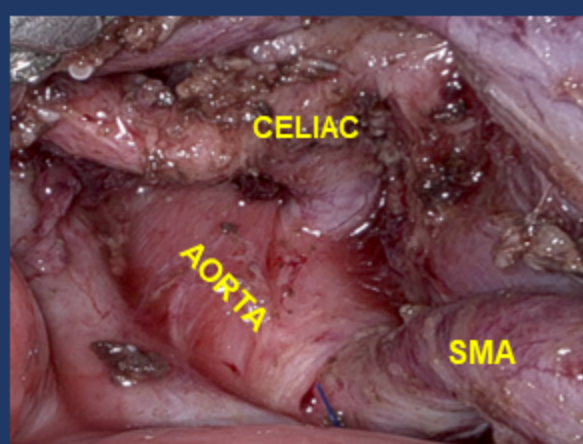

Safe approach to superior mesenteric artery and radical clearance important principles in minimally invasive pancreatoduodenectomy

To learn more

**Masterclass In Minimal access gastrointestinal Surgery
(MIMS 2023)**

**“Minimally invasive (Lap/robotic)
Pancreatoduodenectomy”**

January 07, 2023

**Venue: JISPH Auditorium, JIPMER,
Puducherry**

Link for online registration

<https://forms.gle/V7UfeTYZZZq8Uz4T6>

Registration Fee: Rs 1000 (Till Jan 04, 2023) No spot registration